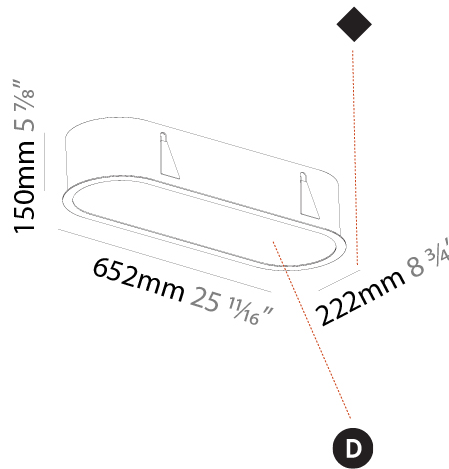

GENERAL

Series: Smoothy
Subseries: Smoothline
Brand: Prolicht
Division: Architectural
Mounting Type: Recessed
Mounting Location: Ceiling
Subcategory: Ambient

PHYSICAL

Shape: Oval
Length (mm): 652
Length (in): 25 11/16
Width (mm): 222
Width (in): 8 3/4
Depth (mm): 150
Depth (in): 5 7/8
Ceiling Thickness (mm): 10 / 12.5 / 15 / 25
Ceiling Thickness (in): 3/8 or 1/2 or 9/16 or 1
Min. Recessing Depth (mm): 160
Min. Recessing Depth (in): 6 5/16
Light Distribution: Direct
Weight (kg): 4.033
Weight (lbs): 8.87
Diffuser: PMMA - Opal or Micro-Prism
Fixture Finish: SSR / BKV / CWI / CRY / HAB / UFT / ITA / RUA / FTG / MYG / LOD / PUS / FRO / FUP / KIA / POP / BLS / SPG / MEY / GOH / GUM / CHC / COM / ABZ / JAG / OBR / MOS / ROR
Fixture Material: Extruded Aluminum / Steel
Cut-out Measurements: 635mm / 25" x 205mm / 8 1/16"

ELECTRICAL

Lamp Type: LED (Zhaga Standard)
Input Wattage (W): 21
Total Output Wattage (W): 18
Dimming: Tri-Mode (Non-Dimming and Phase Dimming (120Vac only) and 0-10V Dimming)
Driver Included: Yes
Driver Location: Integrated
Driver Type: Constant Current - Universal
Driver Class: Class 2
Input Voltage (V): 120 - 277
Constant Current (MA): 500

LED

Color Temperature (°K): 3000 / 3500 / 4000
Max. Delivered Lumen (lm): 1430 / 1539 / 1570
CRI: >80 CRI
Lamp Life (hrs): 50000

OPTICAL

RATINGS AND CERTIFICATIONS

Certified By: Certified for North American Standards
IP rating: IP20

635mm x 205mm
25" x 8 1/16"

10 - 25mm
3/8" - 1"

160mm
6 5/16"