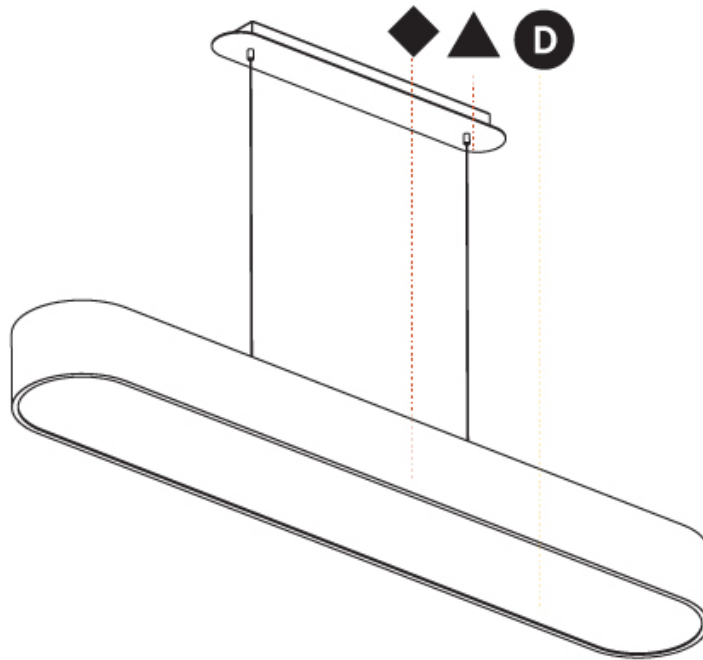

SMOOTHLINE SUSPENSION

A30273-

PROJECT _____

TYPE _____

SPECIFIER _____

QUANTITY _____

DATE _____

A