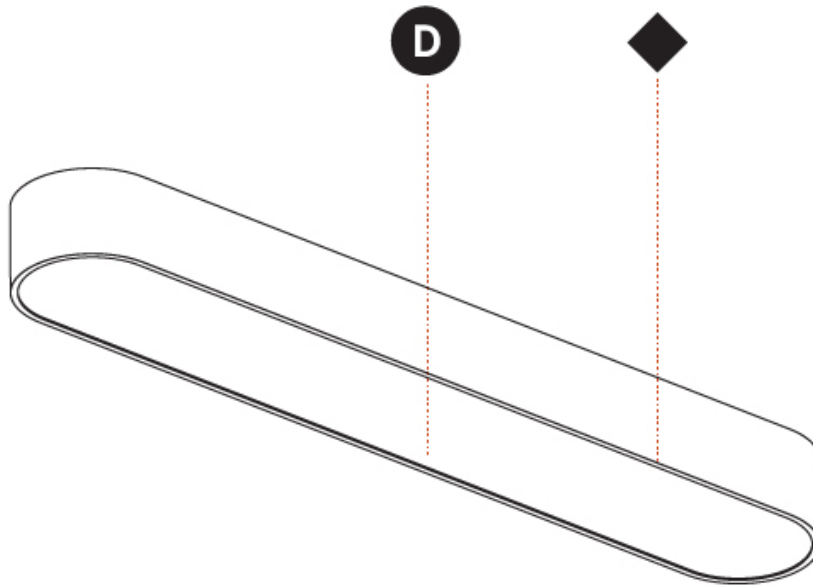

A32970-

PROJECT _____

TYPE _____

SPECIFIER _____

QUANTITY _____

DATE _____

A