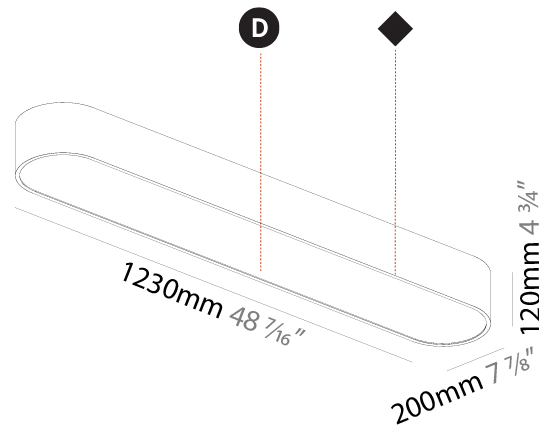

1. To build a product code in our configurator select the specify button on the base model # product page
2. To build a manual product code on this datasheet choose from the options listed below in blue font and add the suffix to the base model #

GENERAL

Series: Smoothy
Subseries: Smoothline
Brand: Prolicht
Division: Architectural
Mounting Type: Surface
Mounting Location: Ceiling
Subcategory: Ambient

PHYSICAL

Shape: Oval
Length (mm): 1230
Length (in): 48 7/16
Width (mm): 200
Width (in): 7 7/8
Height (mm): 120
Height (in): 4 3/4
Light Distribution: Direct
Diffuser: PMMA - Opal or Micro-Prism
Fixture Finish: SSR / BKV / CWI / CRY / HAB / UFT / ITA / RUA / FTG / MYG / LOD / PUS / FRO / FUP / KIA / POP / BLS / SPG / MEY / GOH / GUM / CHC / COM / ABZ / JAG / OBR / MOS / ROR
Fixture Material: Extruded Aluminum / Steel

ELECTRICAL

Lamp Type: LED (Zhaga Standard)
Input Wattage (W): 42
Total Output Wattage (W): 36
Dimming: Tri-Mode (Non-Dimming and Phase Dimming (120Vac only) and 0-10V Dimming)
Driver Included: Yes
Driver Location: Integrated
Driver Type: Constant Current - Universal
Driver Class: Class 1
Input Voltage (V): 120 - 277
Constant Current (MA): 500

LED

Color Temperature (°K): 3000 / 3500 / 4000
Max. Delivered Lumen (lm): 2920 / 3146 / 3210
CRI: >80 CRI
Lamp Life (hrs): 50000

OPTICAL

RATINGS AND CERTIFICATIONS

Certified By: Certified for North American Standards
IP rating: IP20

PROJECT
TYPE
SPECIFIER
QUANTITY
DATE