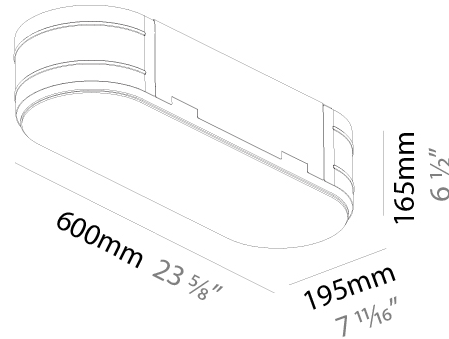

GENERAL

Series: Smoothy
 Subseries: Smoothline
 Brand: Prolicht
 Division: Architectural
 Mounting Type: Suspension
 Mounting Location: Ceiling
 Subcategory: Profile

PHYSICAL

Shape: Oblong
 Length (mm): 1530
 Length (in): 60 1/4
 Width (mm): 200
 Width (in): 7 7/8
 Height (mm): 120
 Height (in): 4 3/4
 Max. Overall Height (mm): 2120
 Max. Overall Height (in): 82 1/2
 Light Distribution: Direct
 Weight (kg): 10.765
 Weight (lbs): 23.73
 Diffuser: PMMA - Opal or Micro-Prism
 Fixture Finish: SSR / BKV / CWI / CRY / HAB / UFT / ITA / RUA / FTG / MYG / LOD / PUS / FRO / FUP / KIA / POP / BLS / SPG / MEY / GOH / GUM / CHC / COM / ABZ / JAG / OBR / MOS / ROR
 Fixture Material: Extruded Aluminum / Steel
 Cable Details: 2000mm / 78 3/4"

OPTICAL

RATINGS AND CERTIFICATIONS

Certified By: Certified for North American Standards
 IP rating: IP20

PROJECT
TYPE
SPECIFIER
QUANTITY
DATE

635mm x 230mm
25" x 9 1/16"

10 | 12 1/2 | 15 | 25 | 30mm
3/8" | 1/2" | 9/16" | 1" | 3/16"